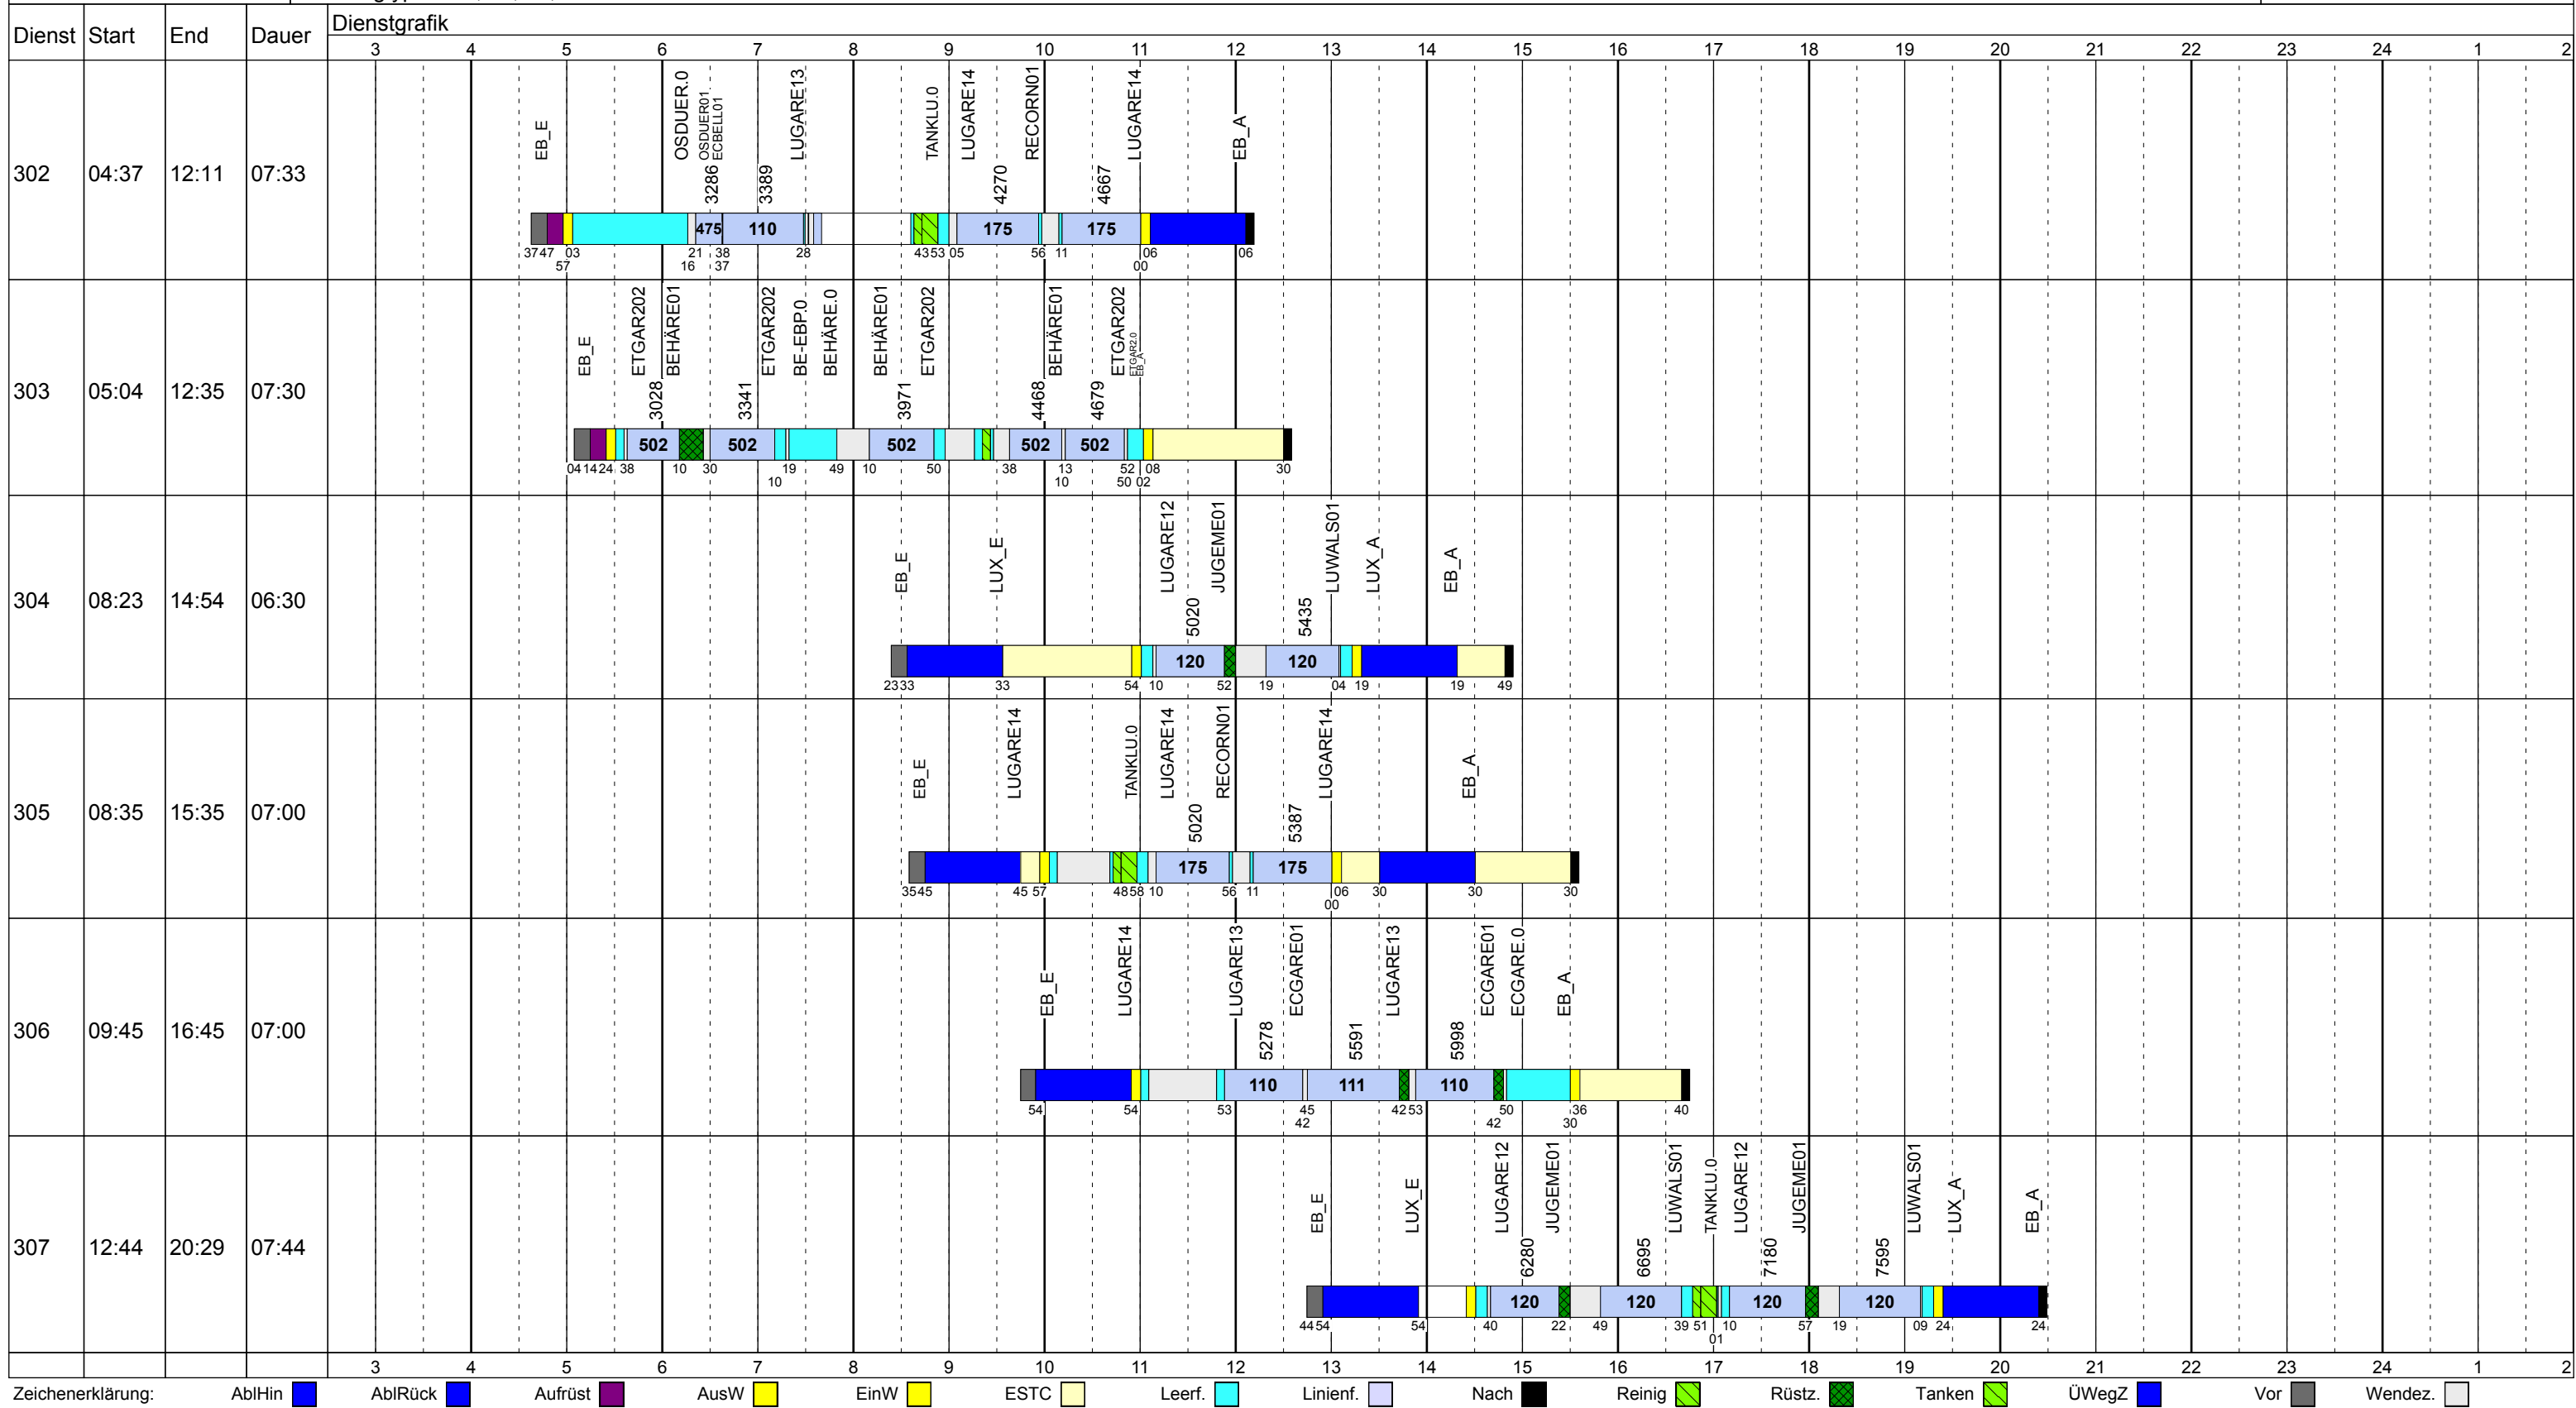

Freitag Vac

Betriebstage: Fr

Betriebshöfe: EN, EB, LUX

Fahrzeugtypen: 13, 15, 18, 13NF

Gültig ab
17.06.2018

Zeichenerklärung: AbiHin (dark blue), AbiRück (blue), Aufrüst (purple), AusW (yellow), EinW (orange), ESTC (light yellow), Leerf. (cyan), Linienf. (light blue), Nach (black), Reinig (green), Rüstz. (dark green), Tanken (light green), ÜWegZ (dark blue), Vor (grey), Wendez. (light grey)