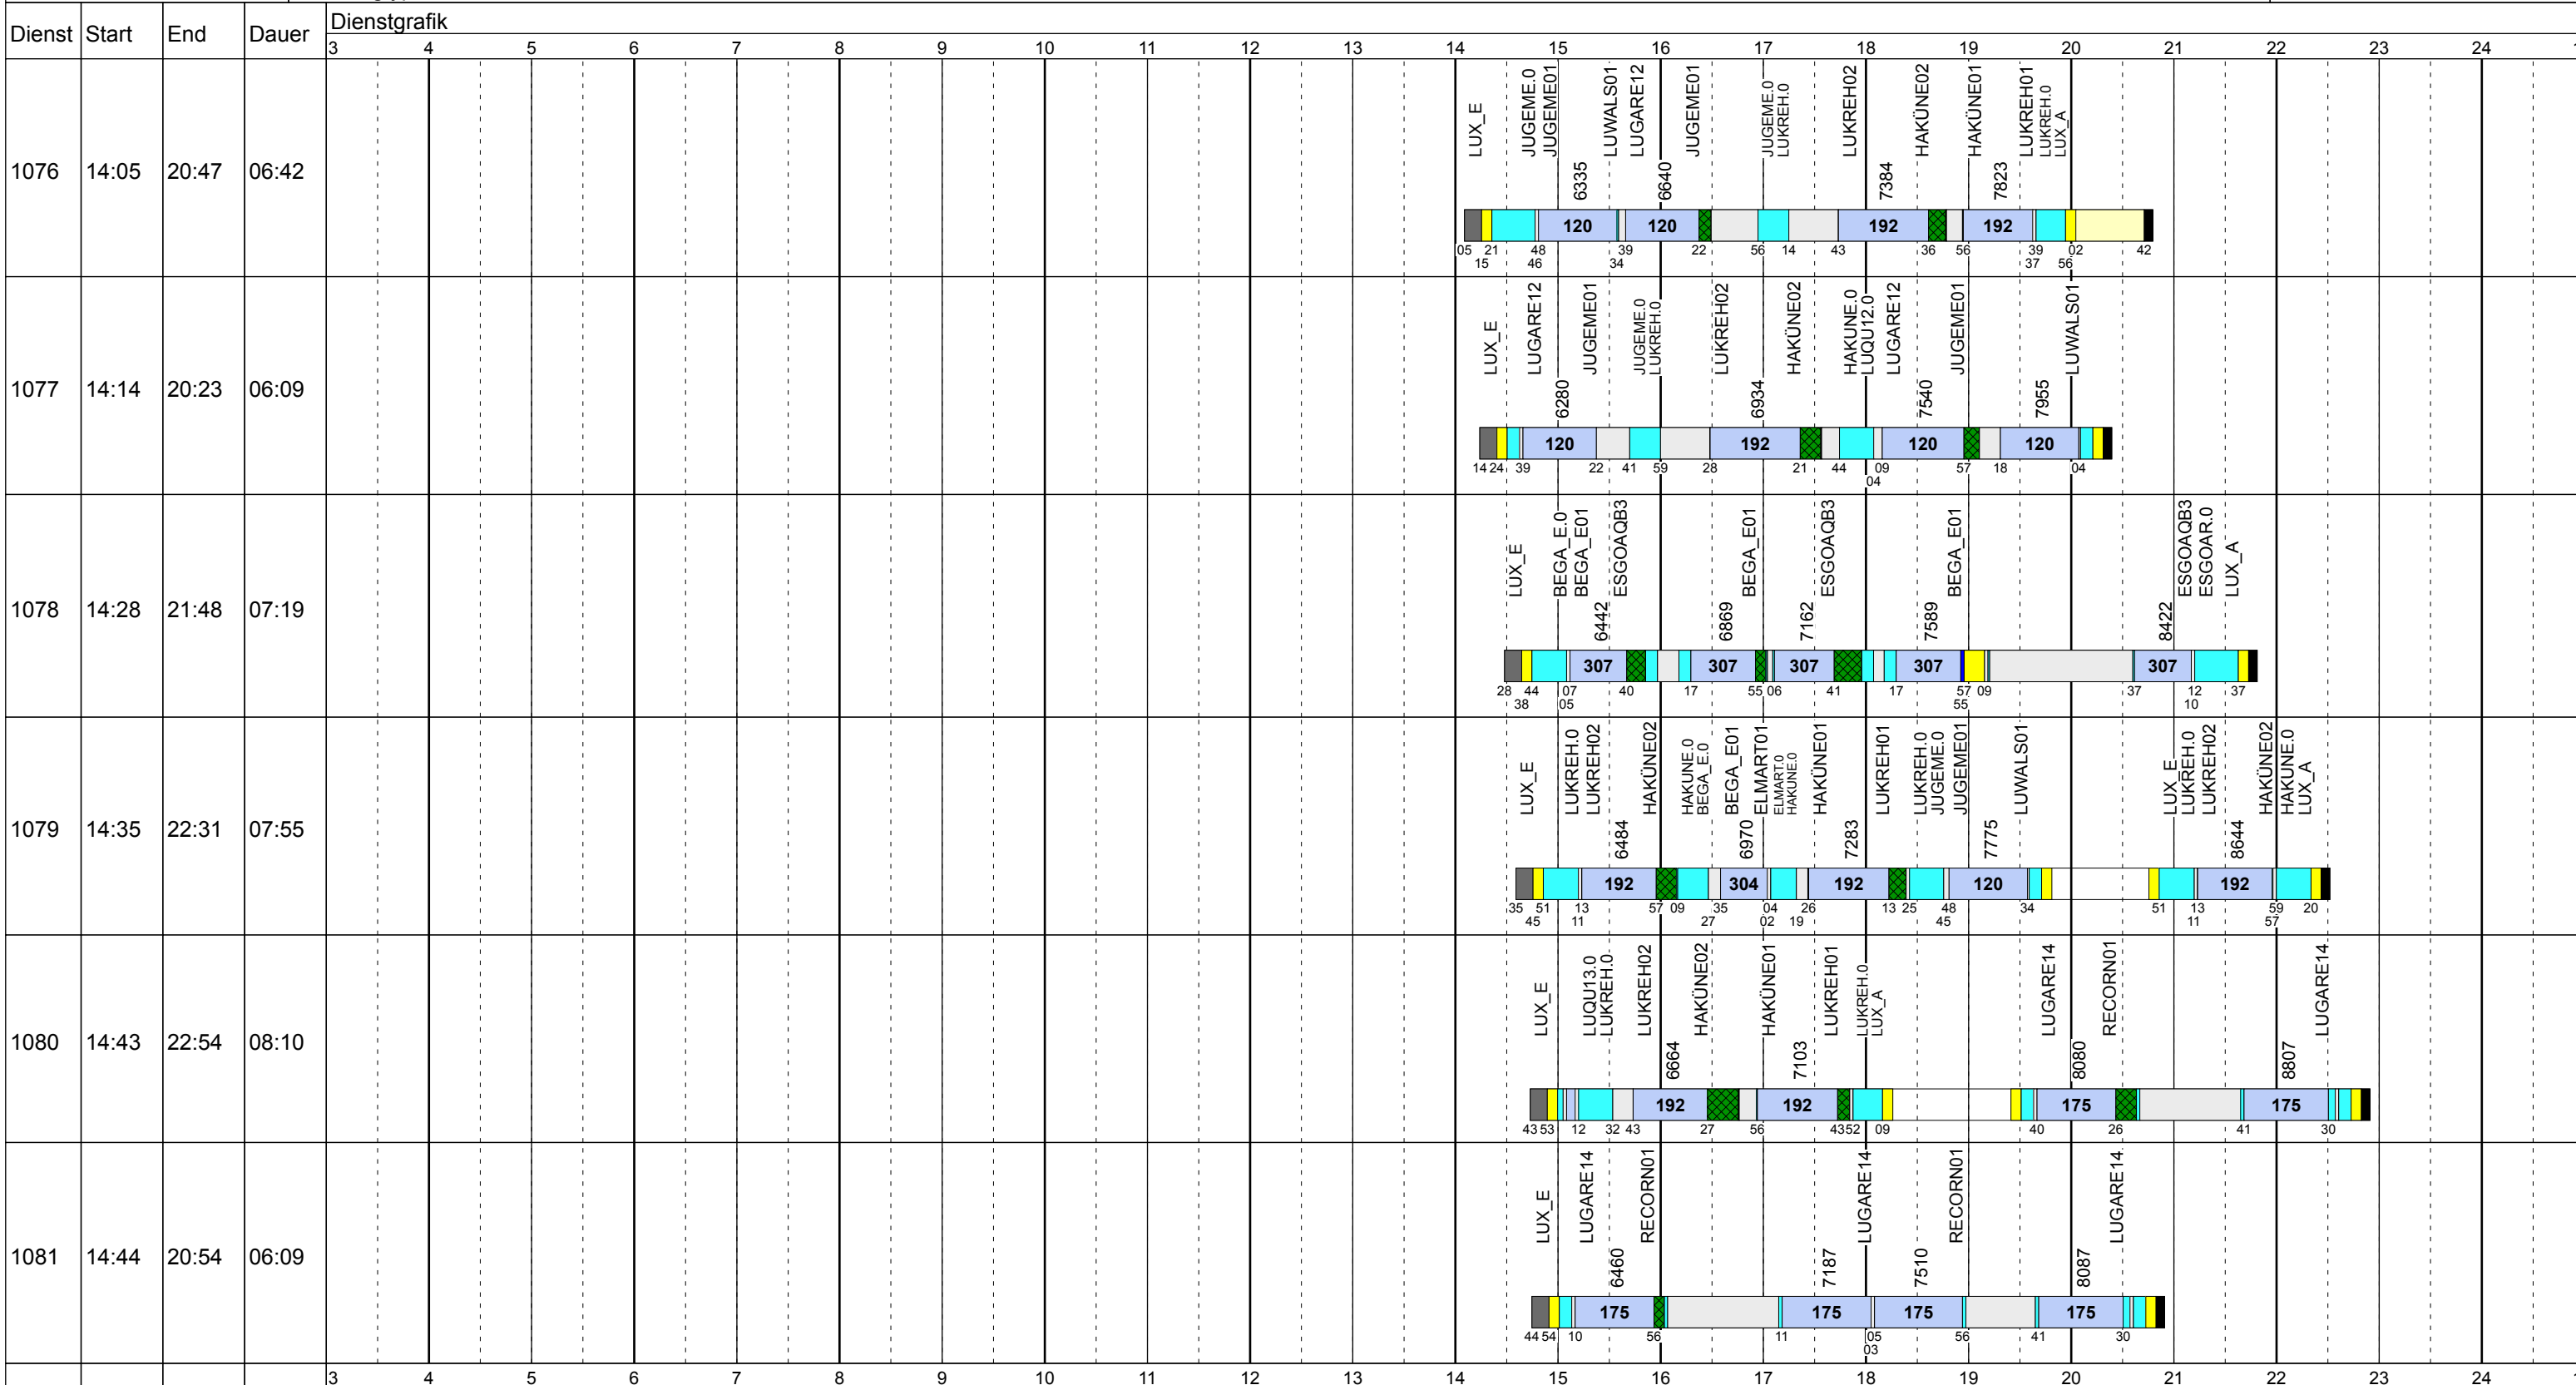

Donnerstag Scol

Betriebstage: Do

Betriebshöfe: EN, EB, LUX

Fahrzeugtypen: 13, 15, 18, 13NF

Gültig ab
24.09.2018