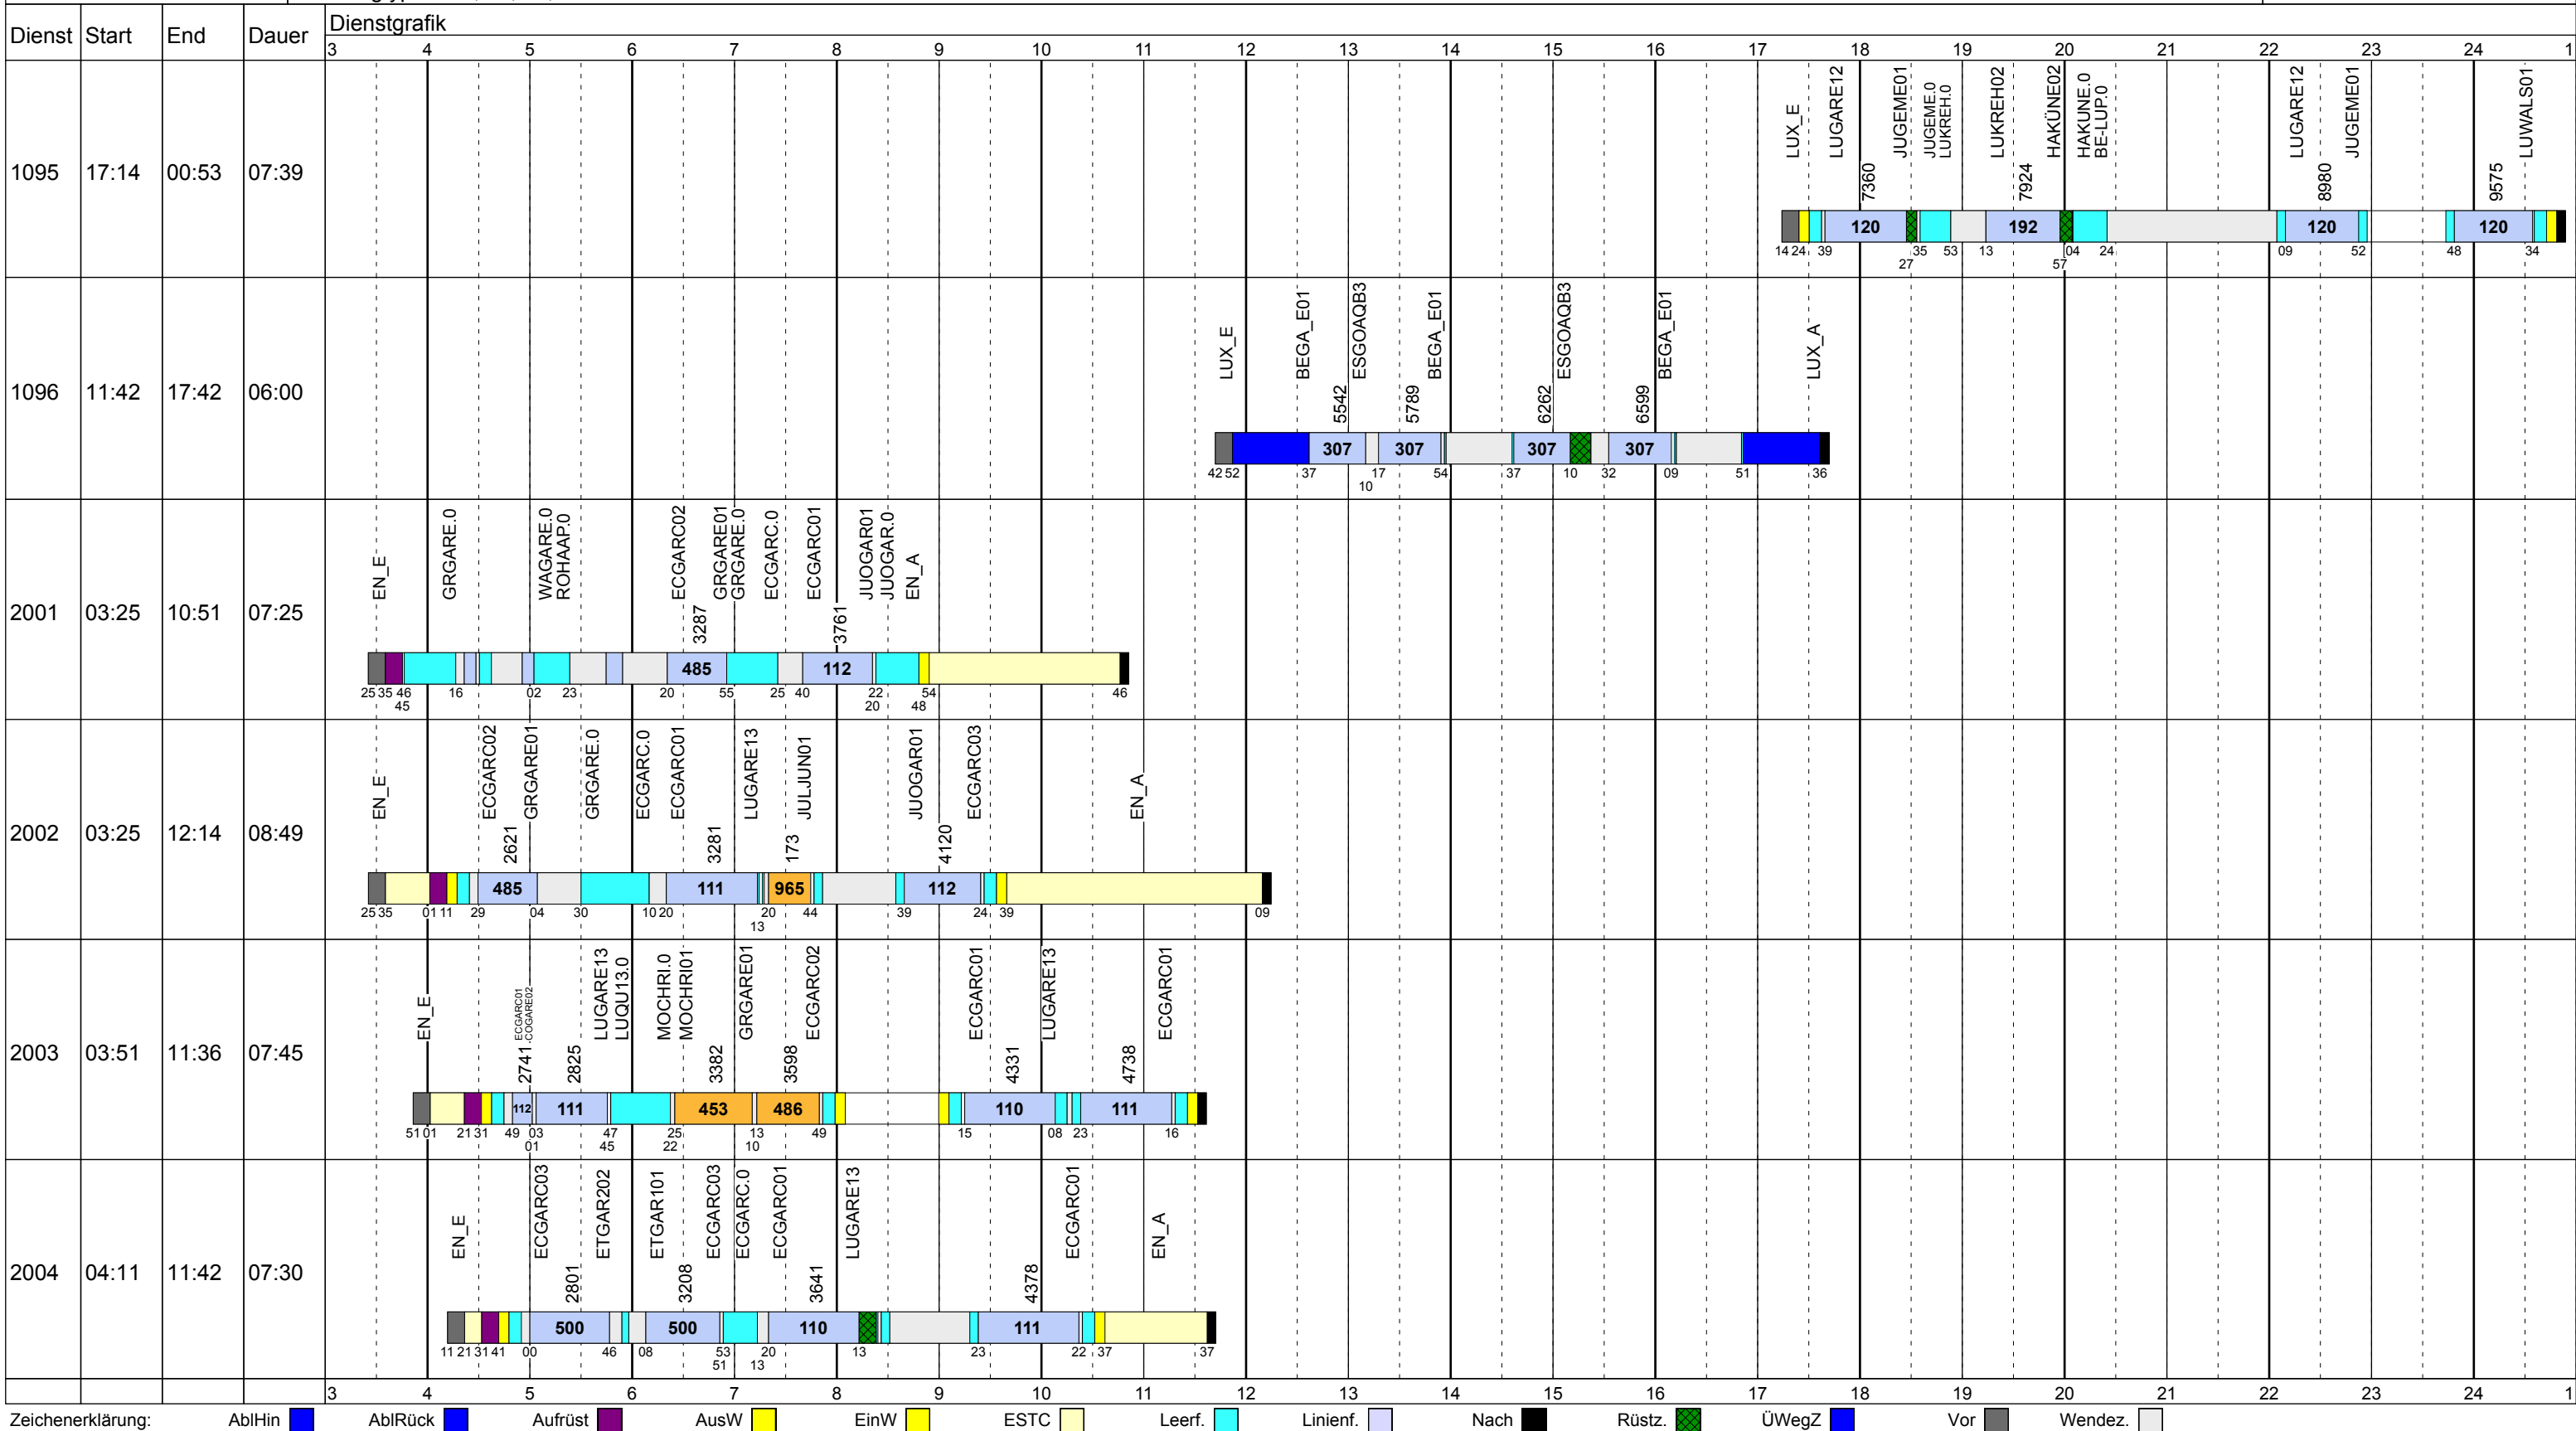

Donnerstag Scol

Betriebstage: Do
Betriebshöfe: EN, EB, LUX
Fahrzeugtypen: 13, 15, 18, 13NF

Gültig ab
24.09.2018