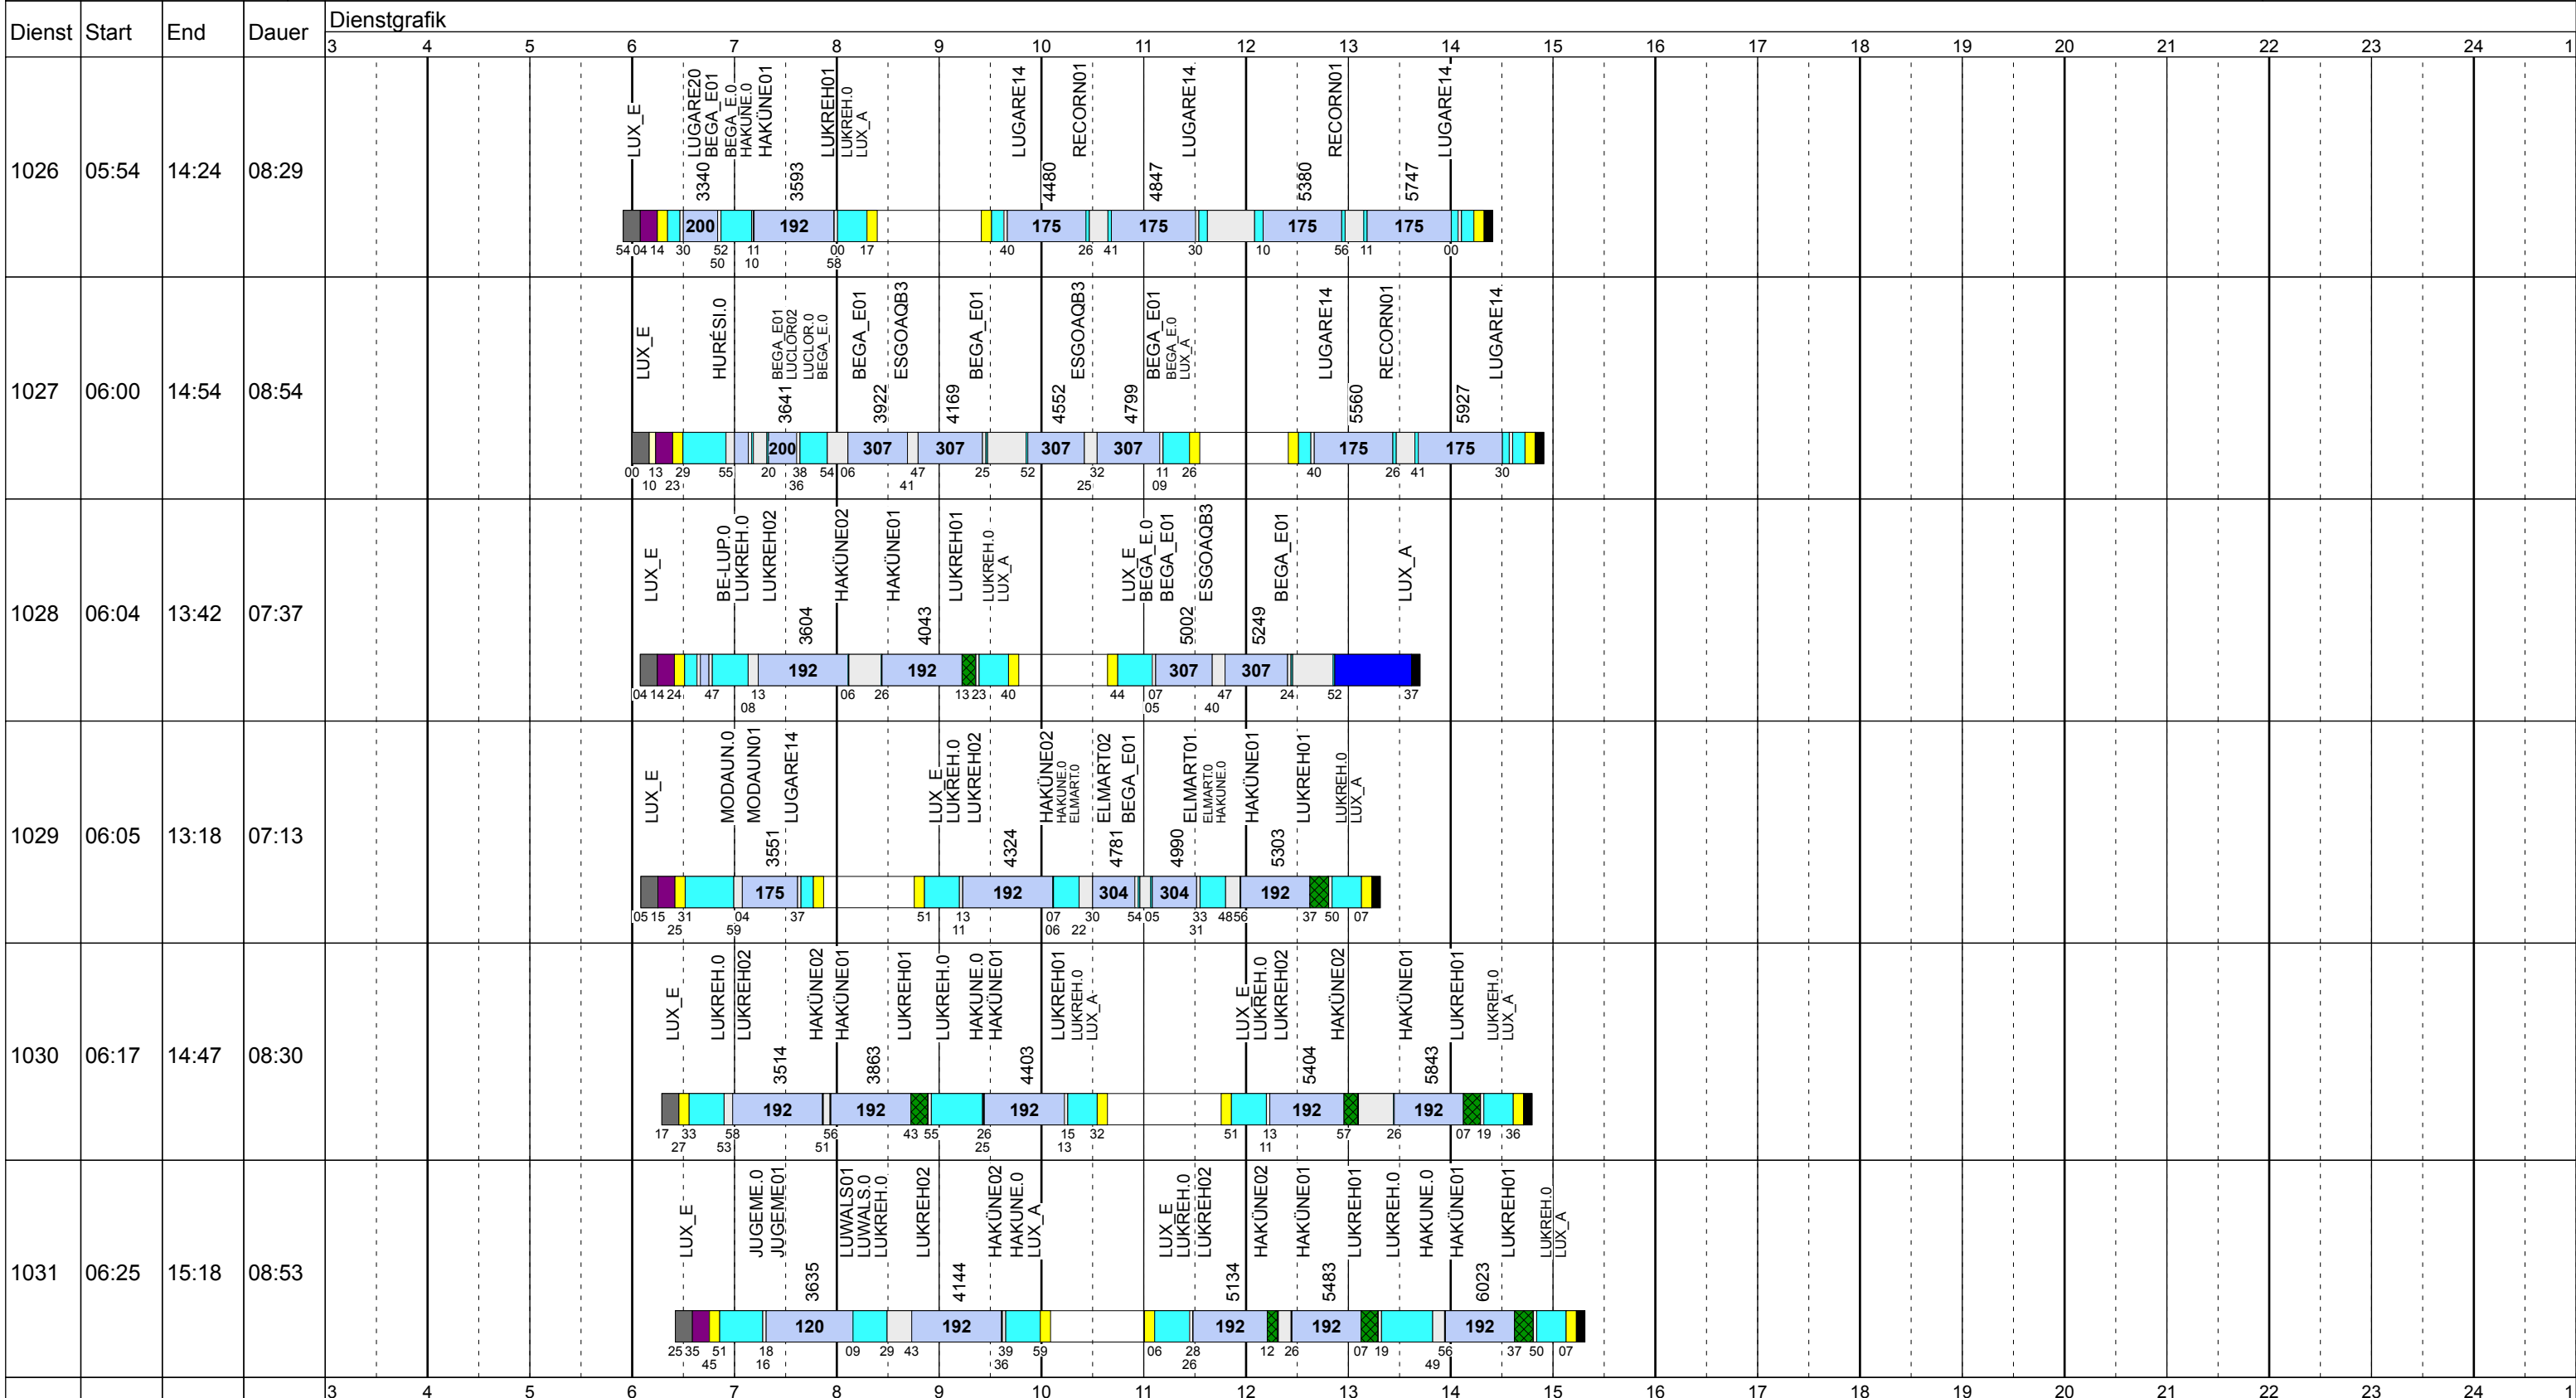

Donnerstag Vac

Betriebstage: Do

Betriebshöfe: EN, EB, LUX

Fahrzeugtypen: 13, 15, 18, 13NF

Gültig ab
25.09.2018

Zeichenerklärung: AbiHin ■ AbiRück ■ Aufrüst ■ AusW ■ EinW ■ ESTC ■ Leerf. ■ Linienf. ■ Nach ■ Rüstz. ■ ÜWegZ ■ Vor ■ Wendez. ■