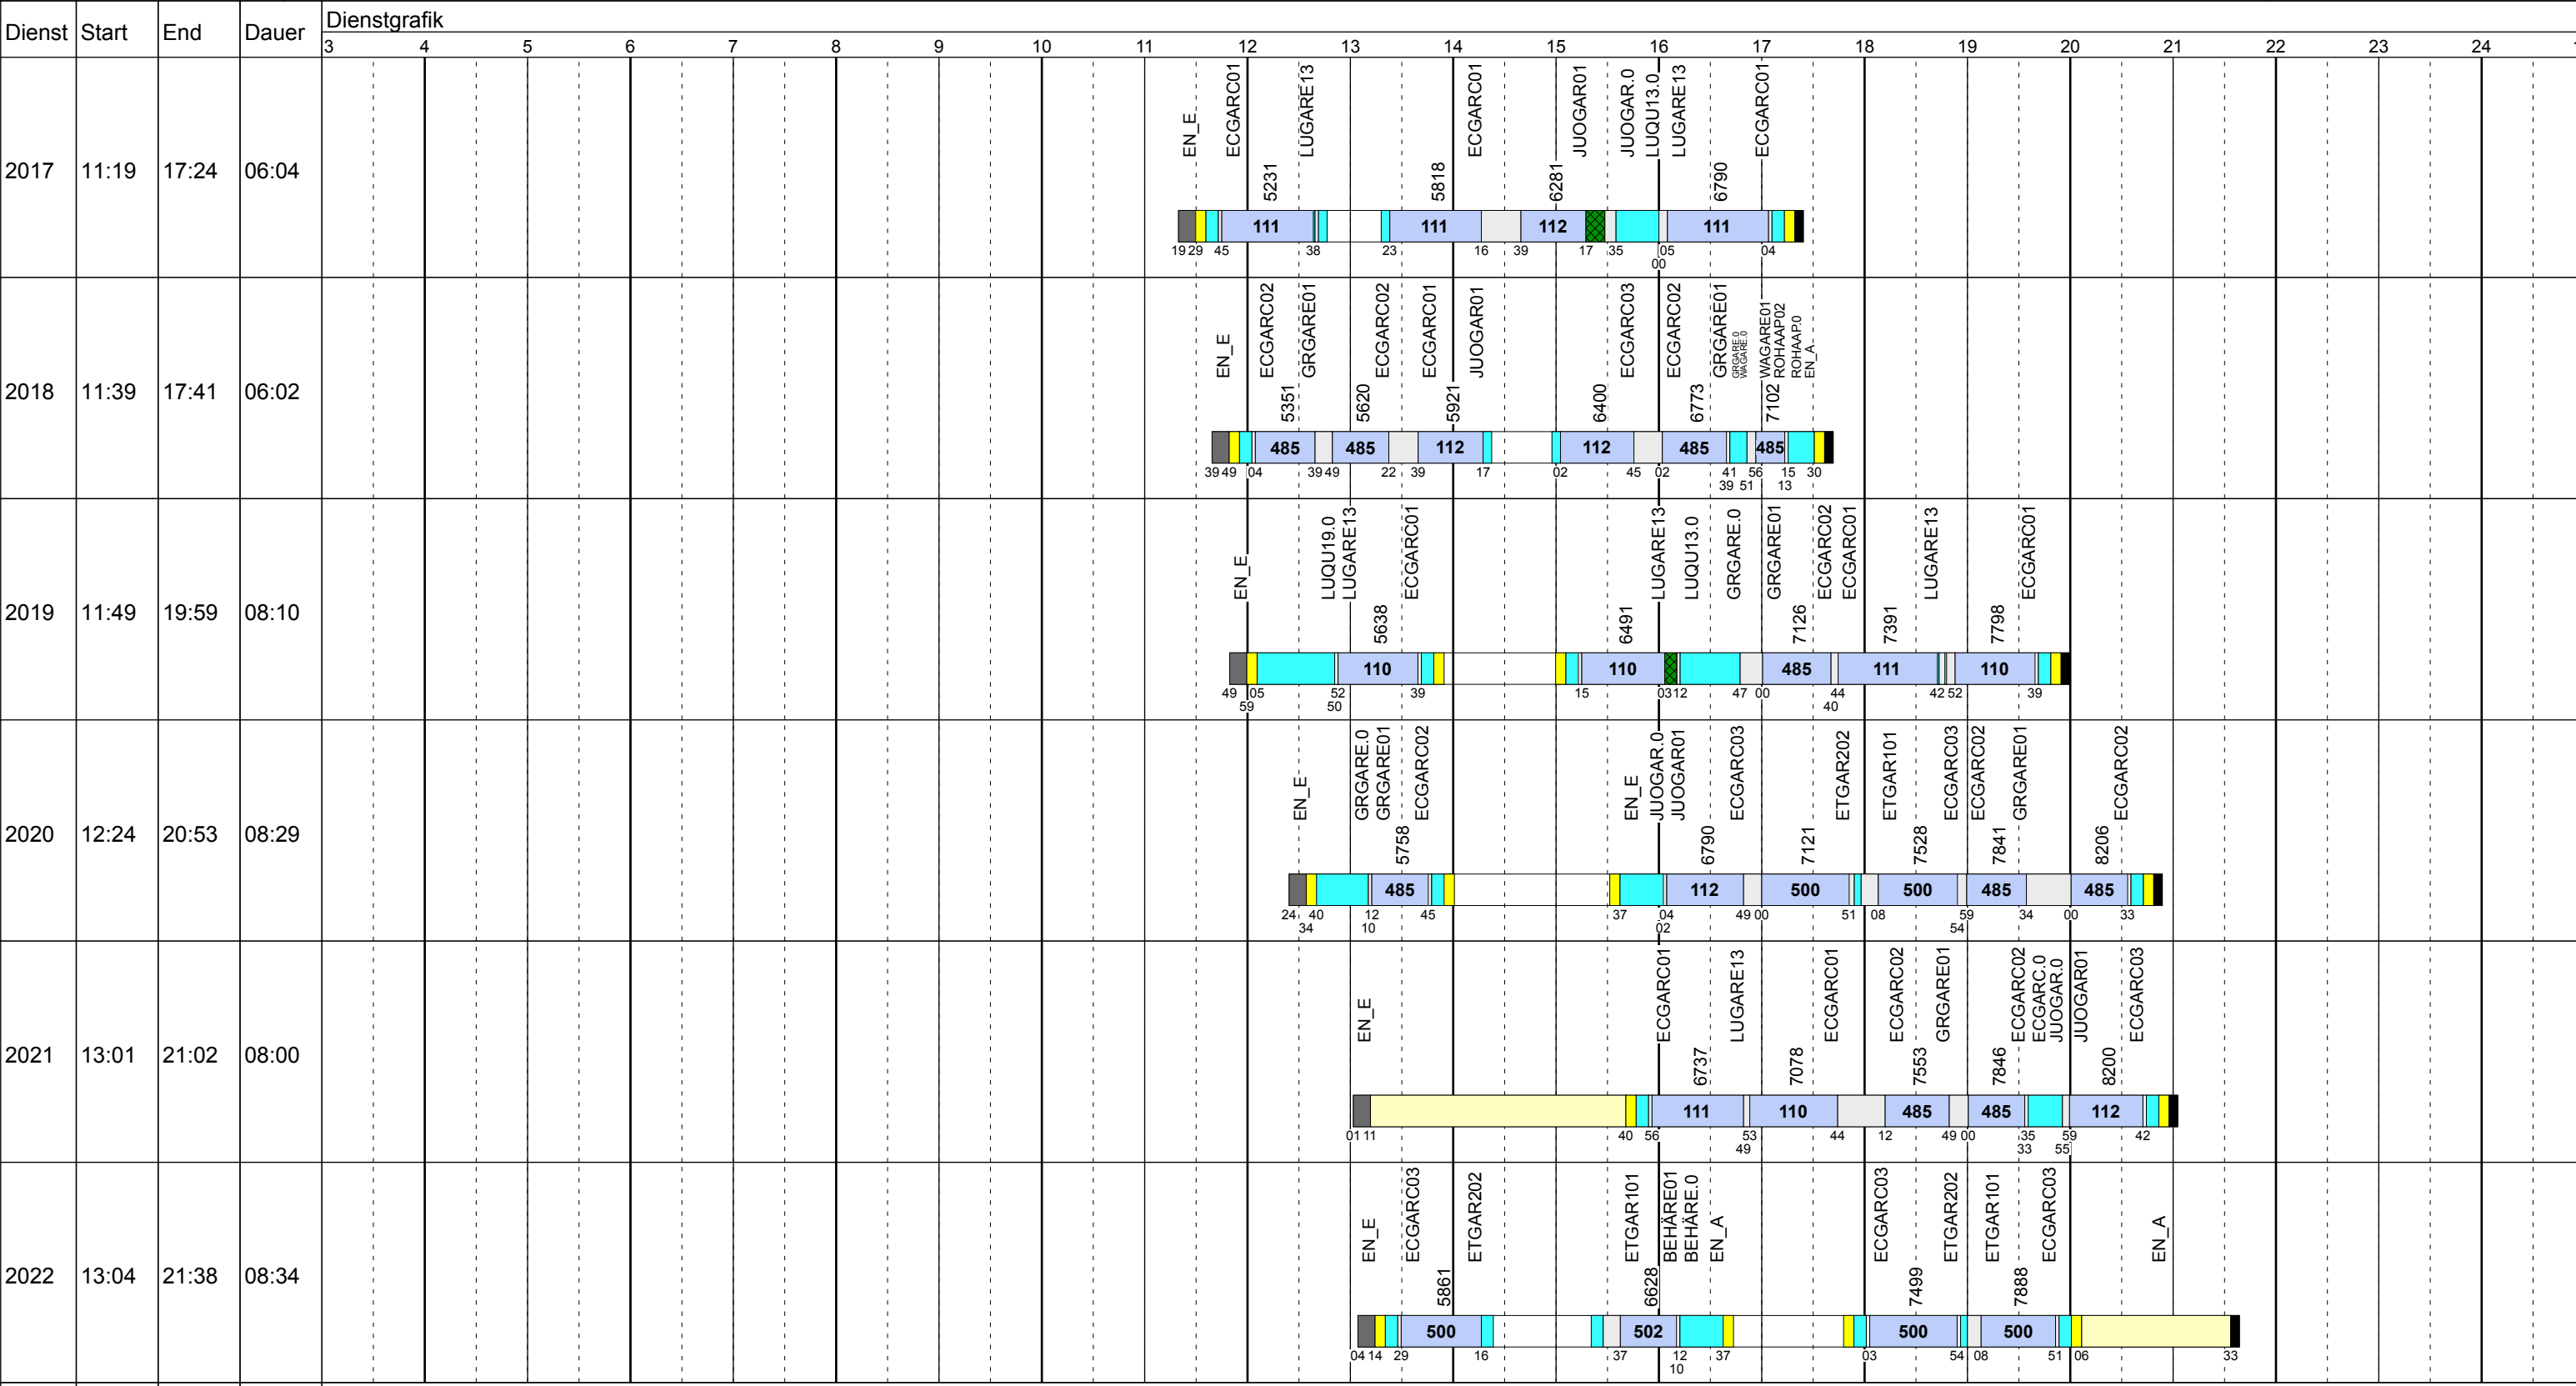

Zeichenerklärung: AbiHin [blue square], AbiRück [blue square], Aufrüst [purple square], AusW [yellow square], EinW [yellow square], ESTC [yellow square], Leerf. [cyan square], Linienf. [light blue square], Nach [black square], Rüstz. [green square], ÜWegZ [dark blue square], Vor [grey square], Wendez. [grey square]