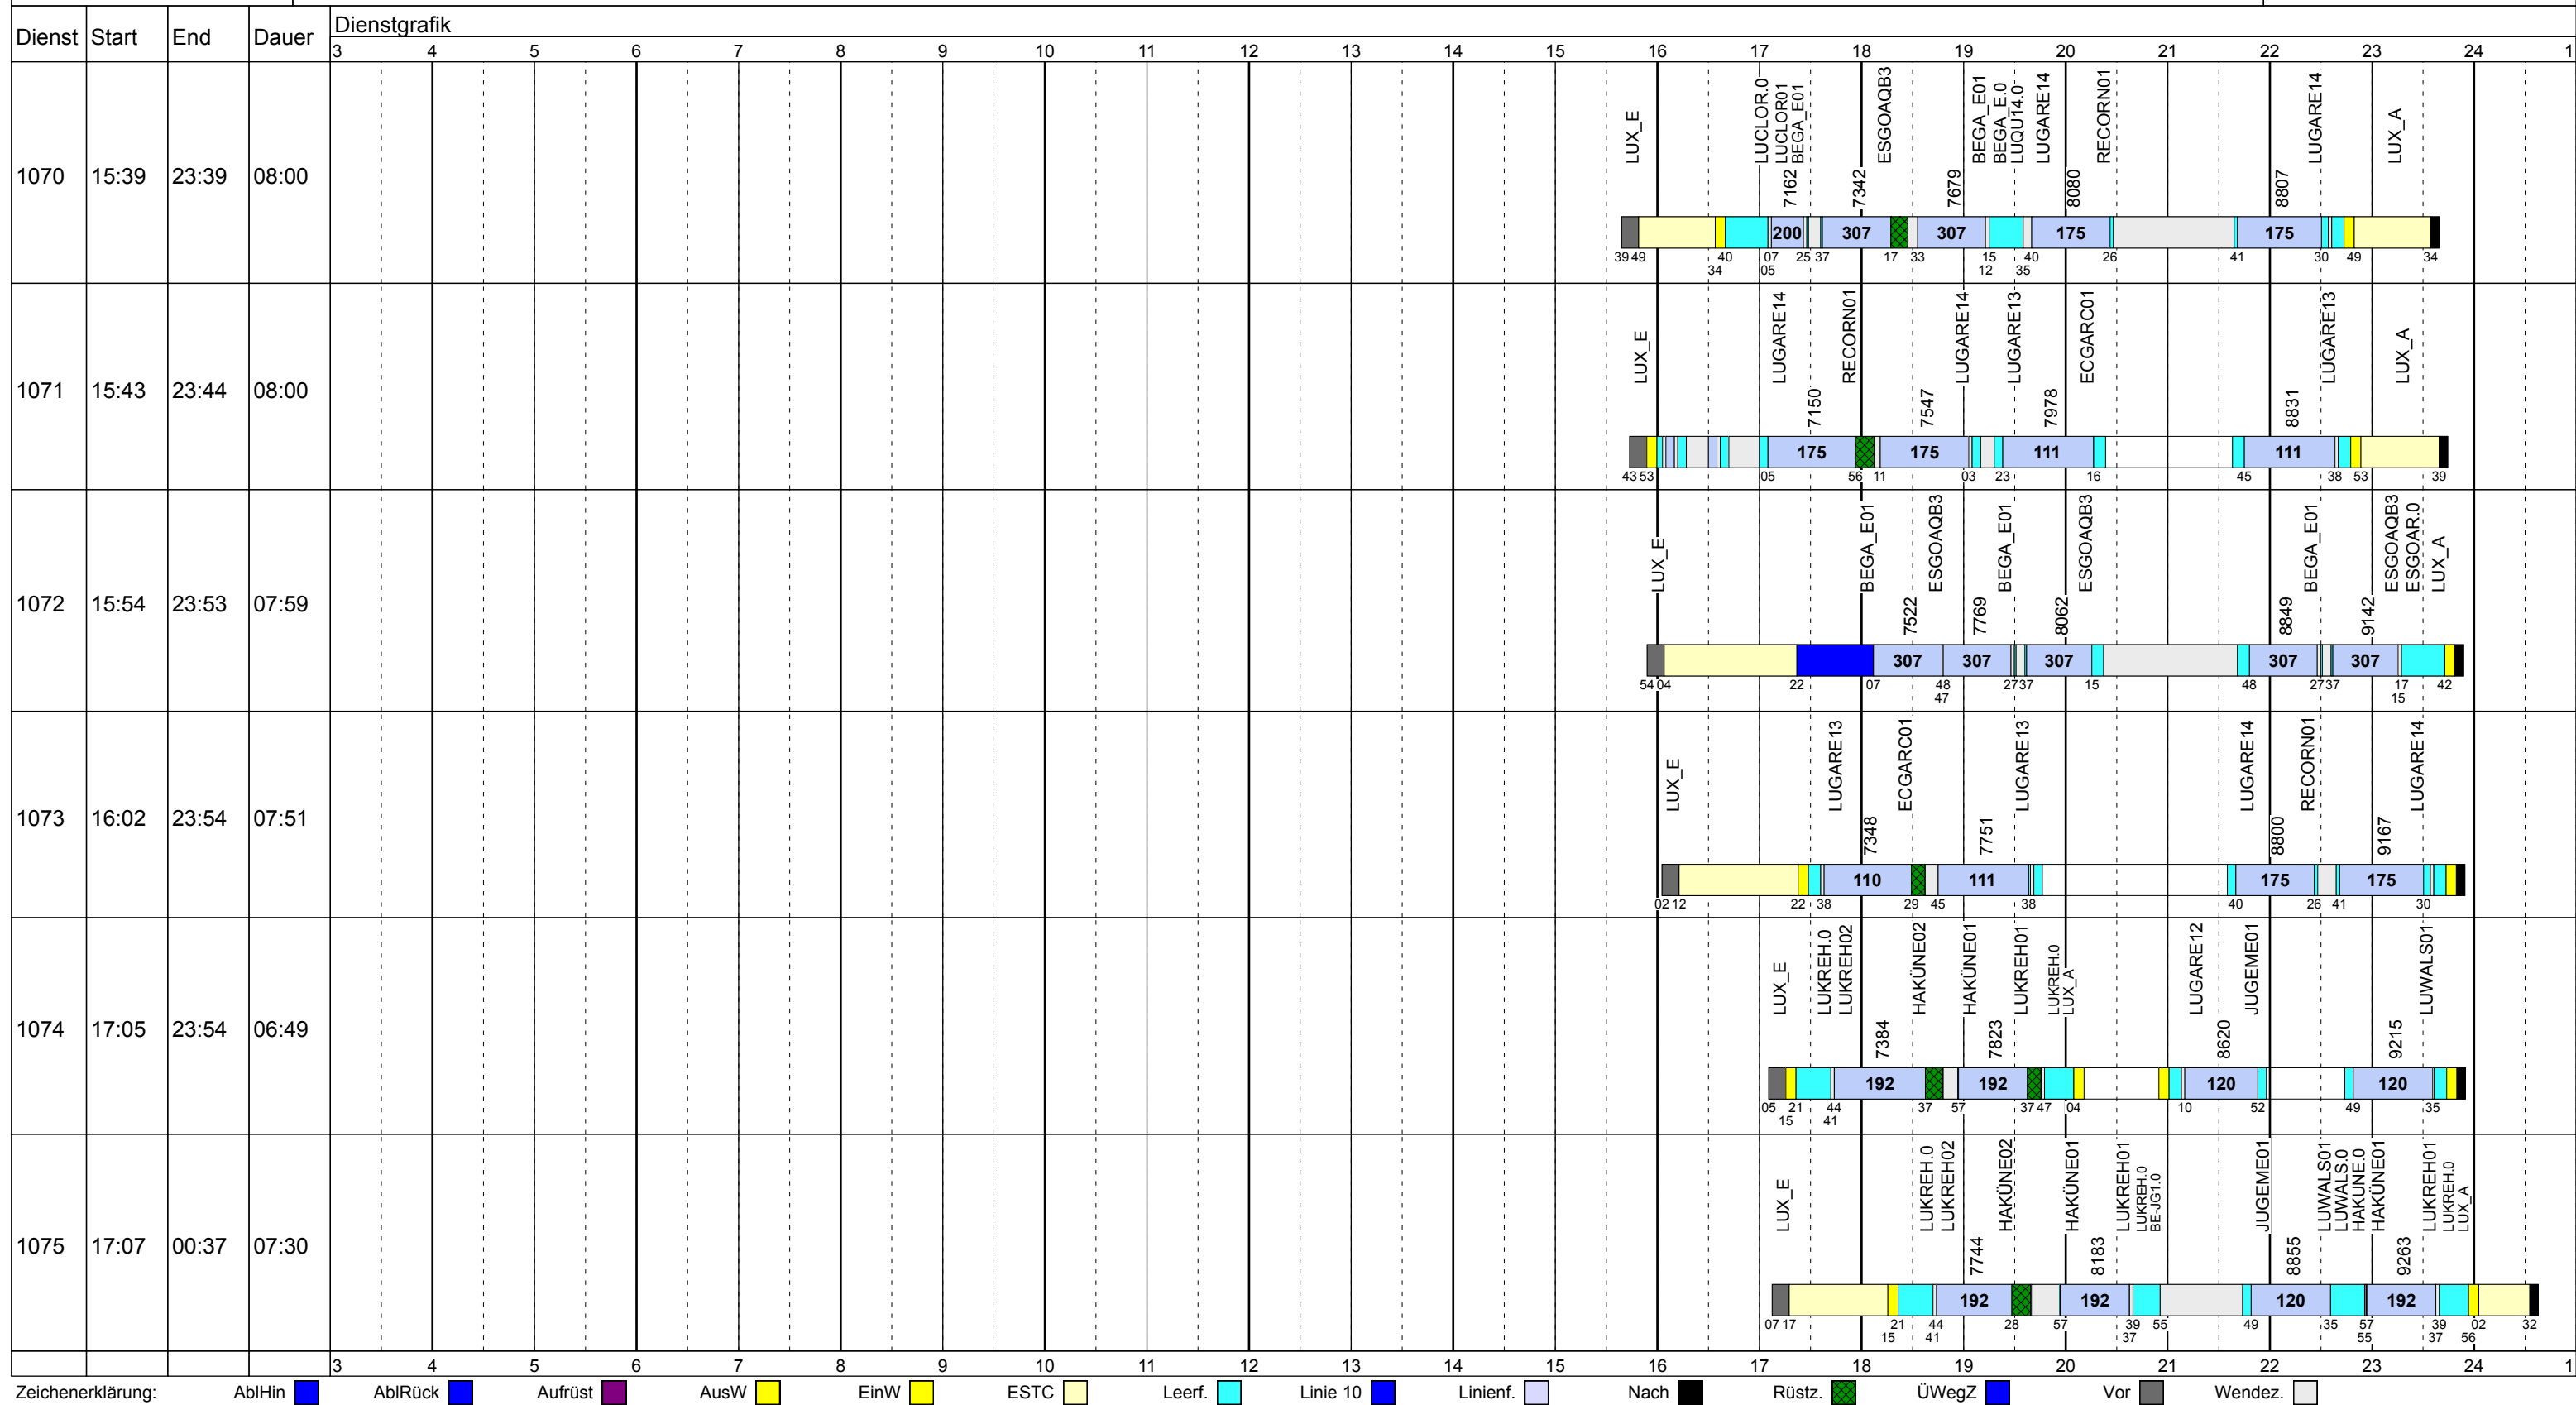

Zeichenerklärung: AbIHin (blue square), AbIRück (dark blue square), Aufrüst (purple square), AusW (yellow square), EinW (yellow square), ESTC (light yellow square), Leerf. (cyan square), Linie 10 (dark blue square), Linief. (light blue square), Nach (black square), Rüstz. (green square), ÜWegZ (dark blue square), Vor (grey square), Wendez. (light grey square)